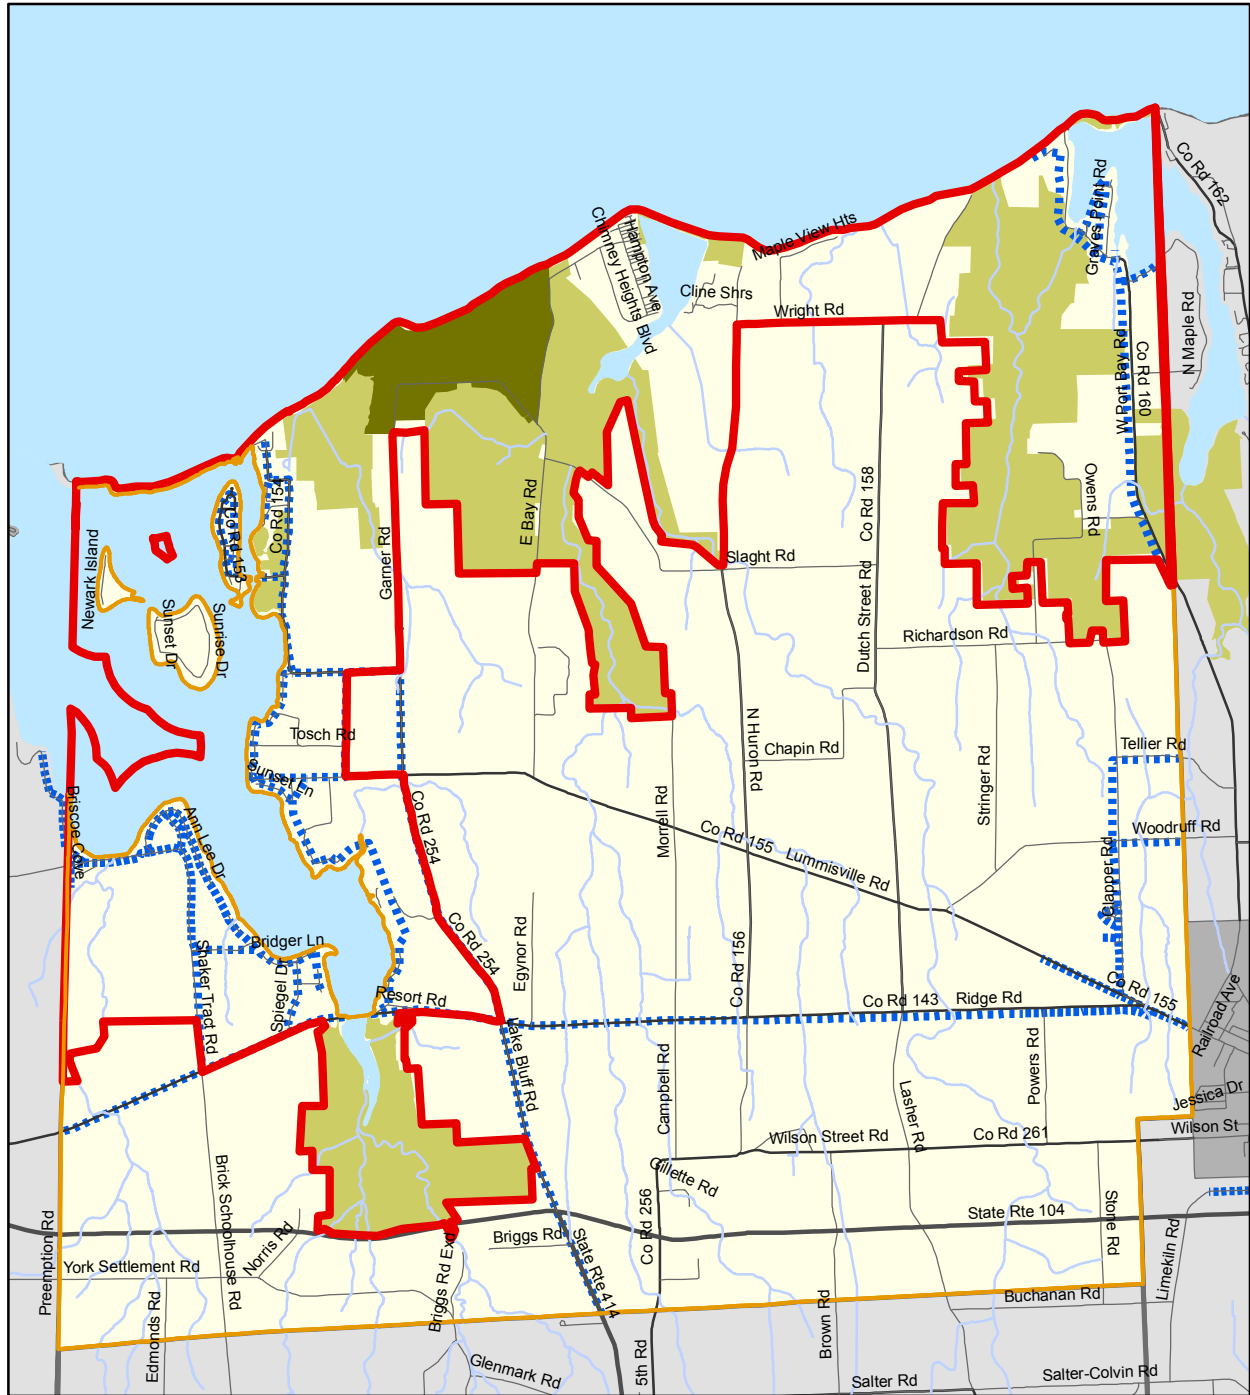

Town of Huron Local Waterfront Revitalization Program
Water Service Areas

- WRA Boundary
- Huron Town Boundary
- - - Water Lines
- Lake Shore Marshes WMA
- Chimney Bluffs State Park

SOURCE: Wayne County Water & Sewer Authority; Town of Huron