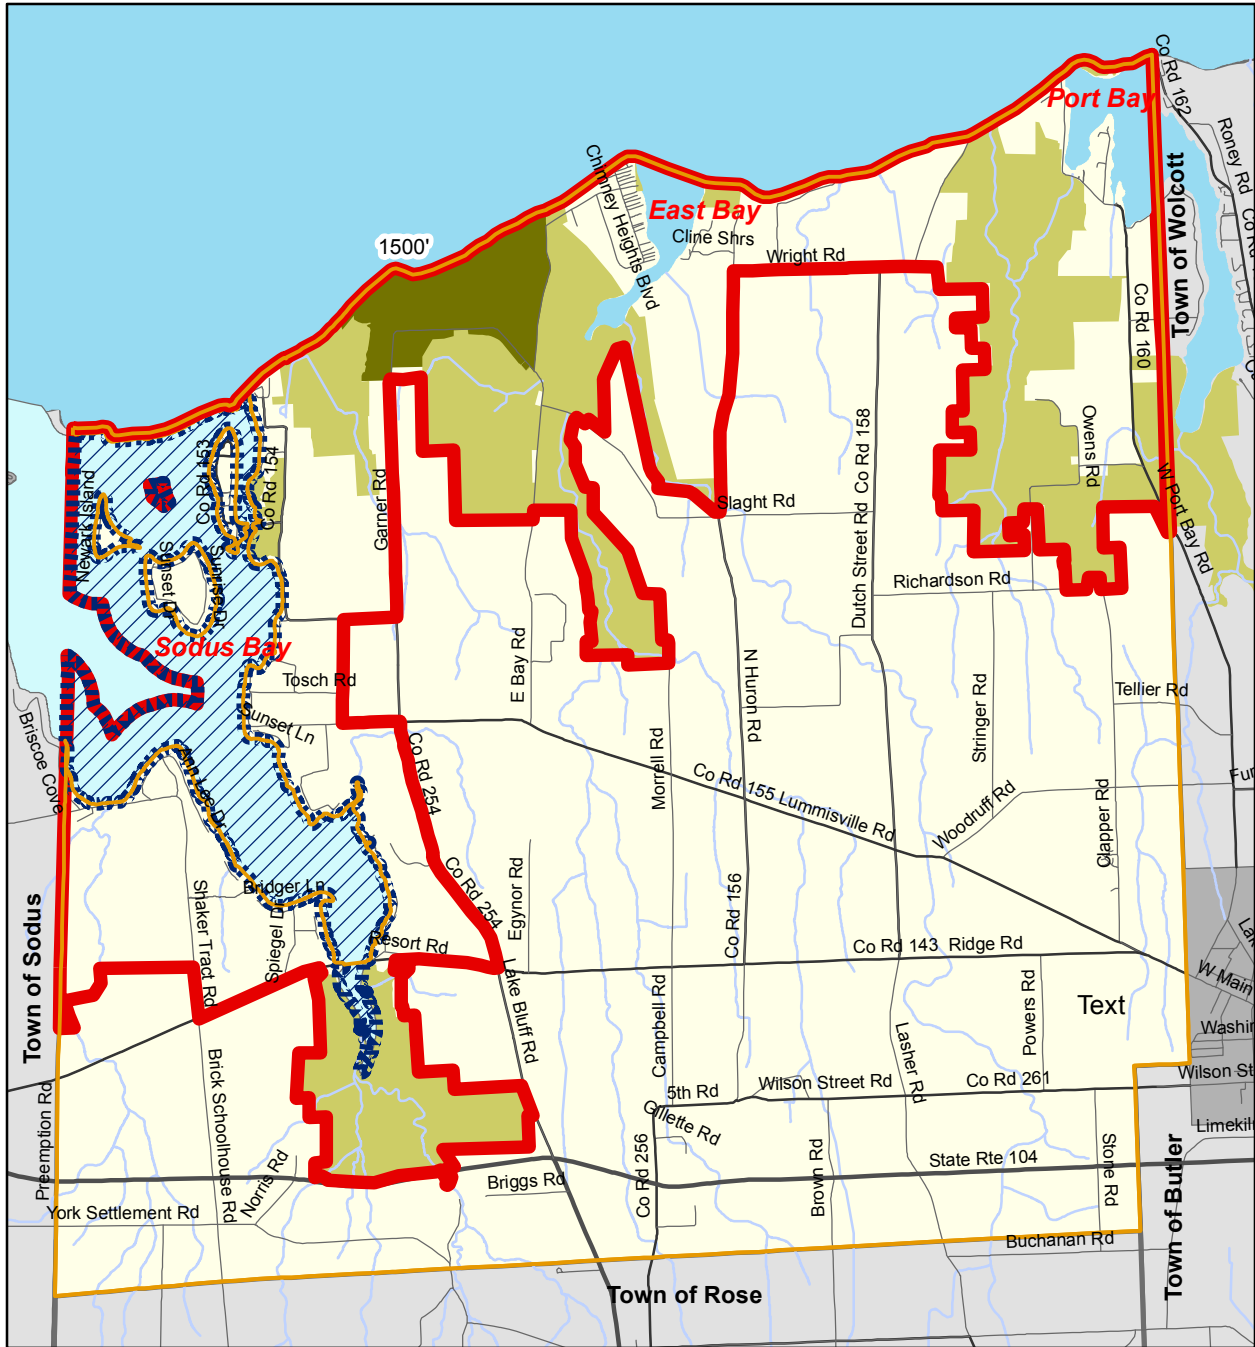

Town of Huron Local Waterfront Revitalization Program  
**Huron Waterfront Revitalization Area**

-  Huron WRA Boundary
-  Huron Harbor Management Plan Boundary
-  Huron Town Boundary
-  Chimney Bluffs State Park
-  Lake Shore Marshes WMA
-  Village of Wolcott
-  Neighboring Towns