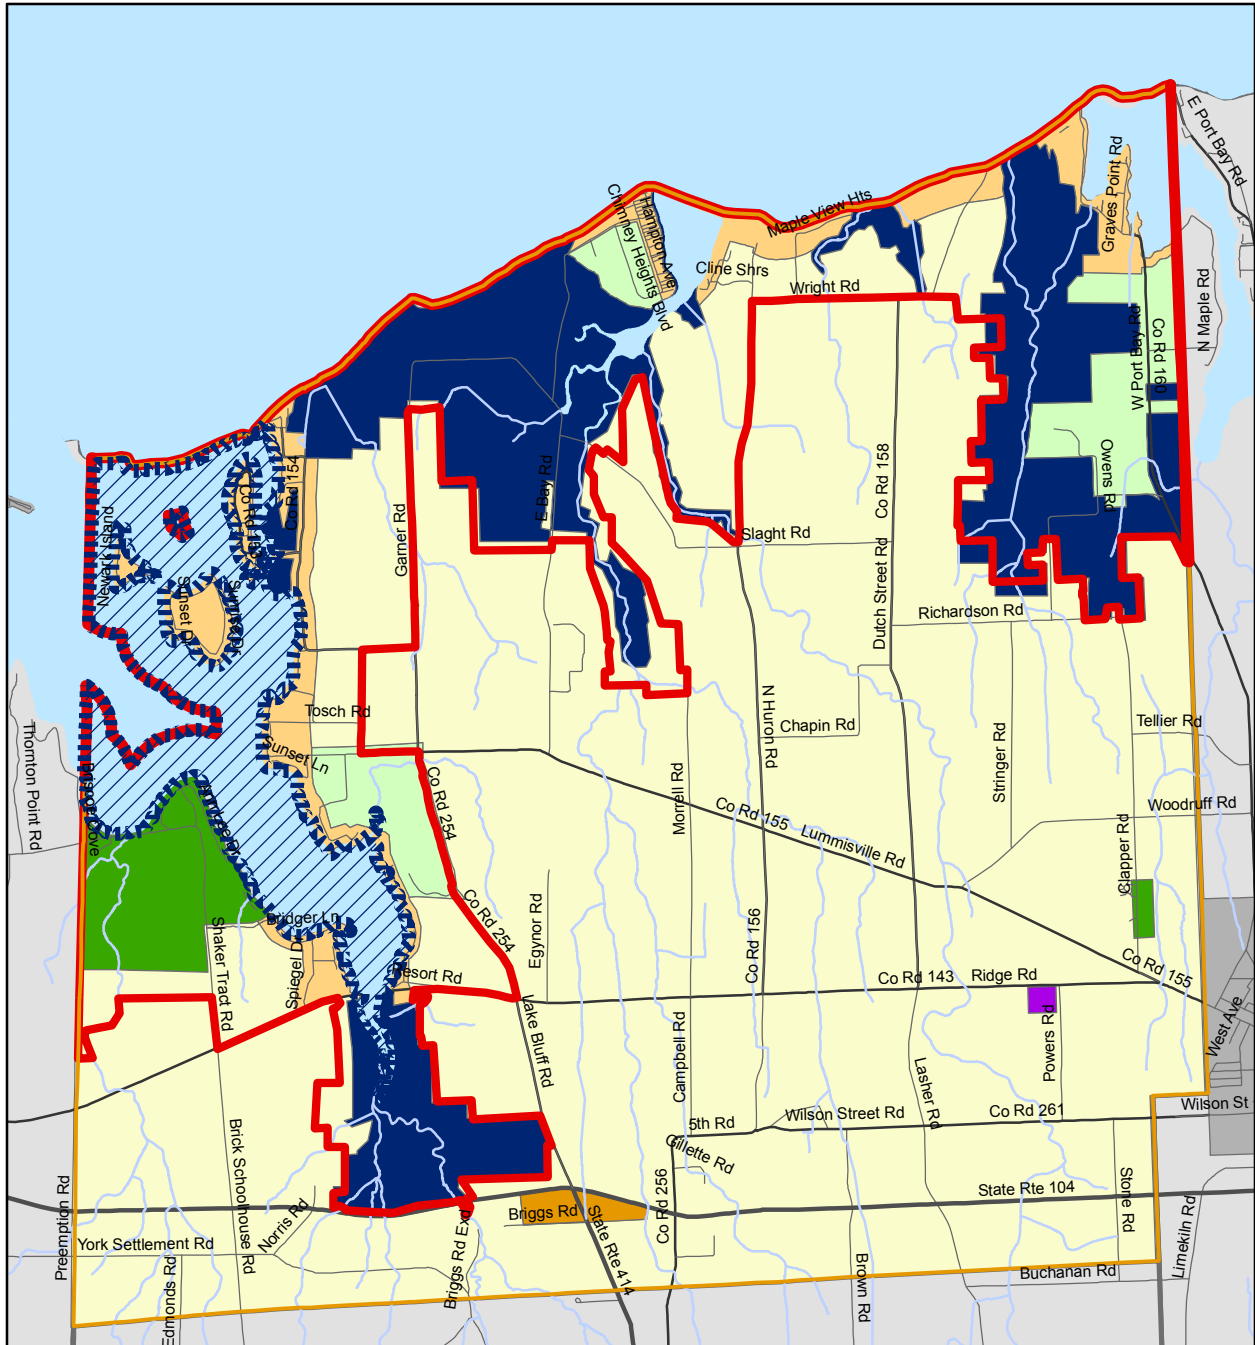

Zoning Districts

Huron Zoning Districts

- A5A Agriculture
- R1A Rural Residence
- R15000 Medium Density Residence
- RES Resort
- HB Highway Business
- M Industry
- LC Land Conservation

- Huron WRA Boundary
- Huron HMP Boundary
- Huron Town Boundary

0 0.5 1 2 Miles